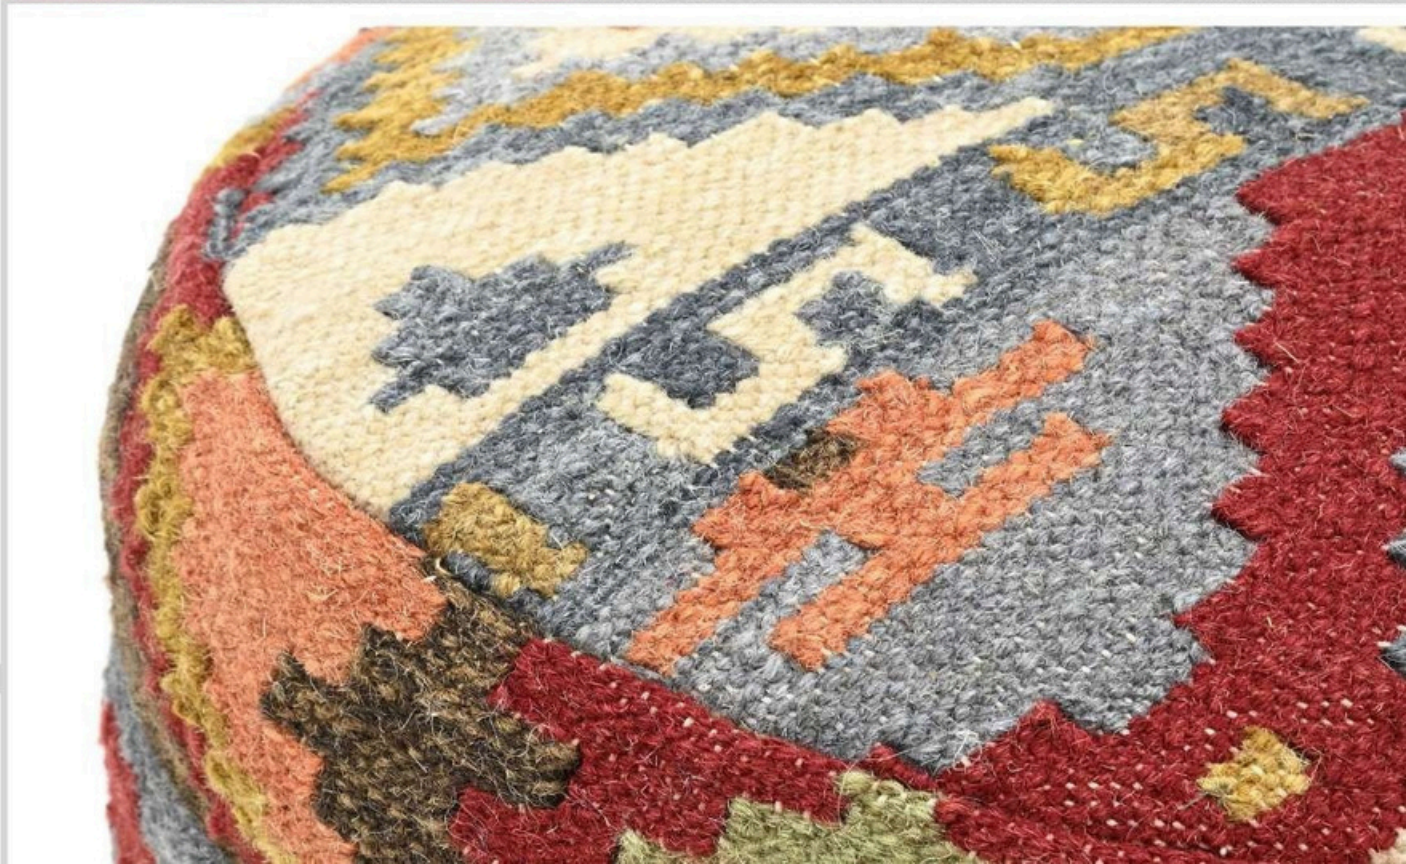

POUFF ACCESSORIES

Design : WK-64, Color : Red / Multi
Quality : Woolen Kelim Durries