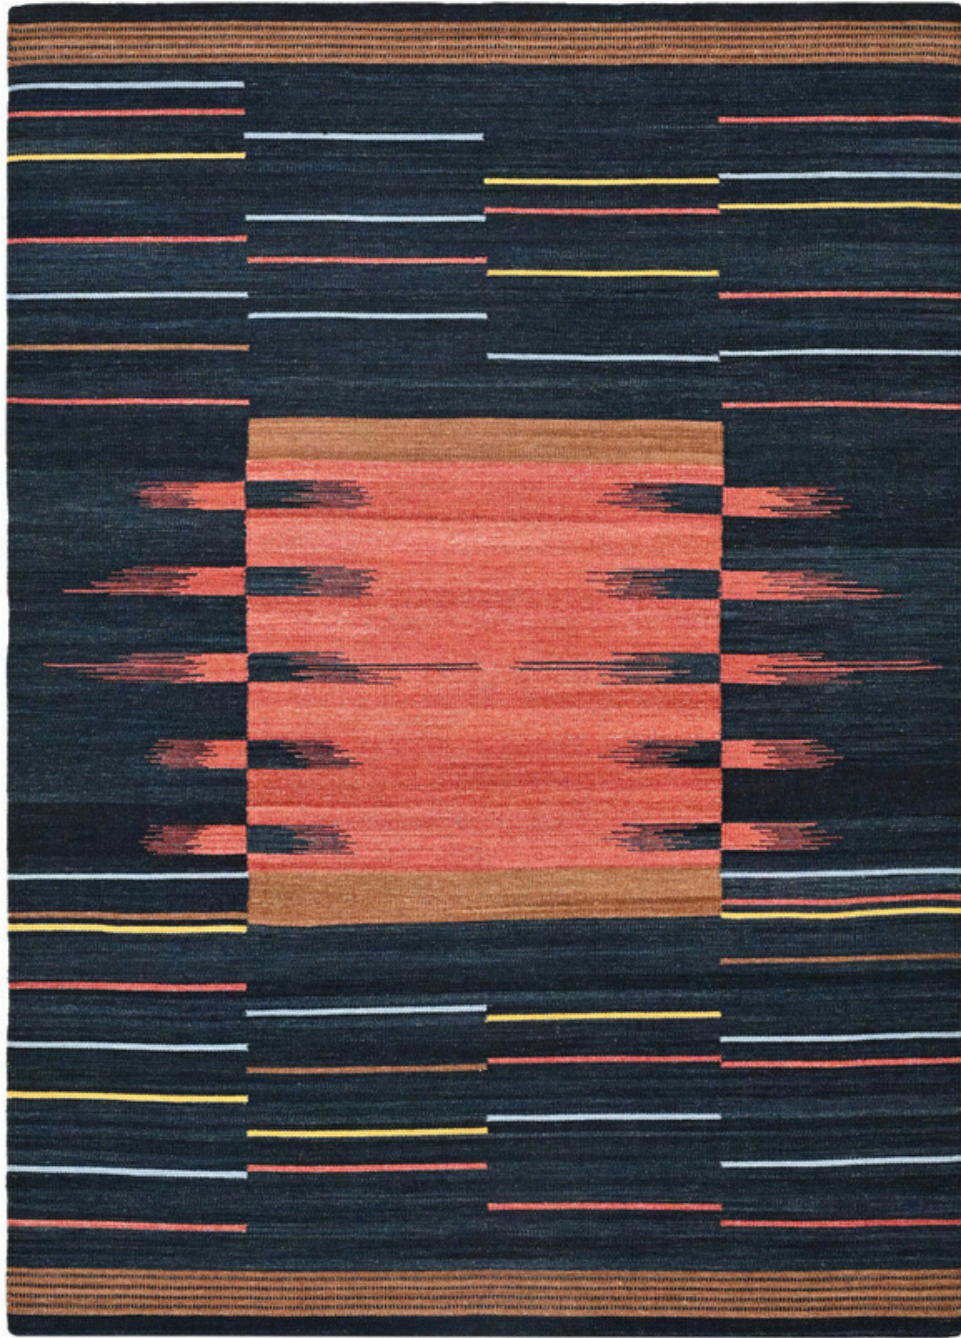

VALANCIA
COLLECTION
Design : VA-0244, Color : Mediam Blue / Multi
Quality : Kelim Dhurries, Material : 100% NZ Wool
Weight : 1.250 Kgs/Sqm