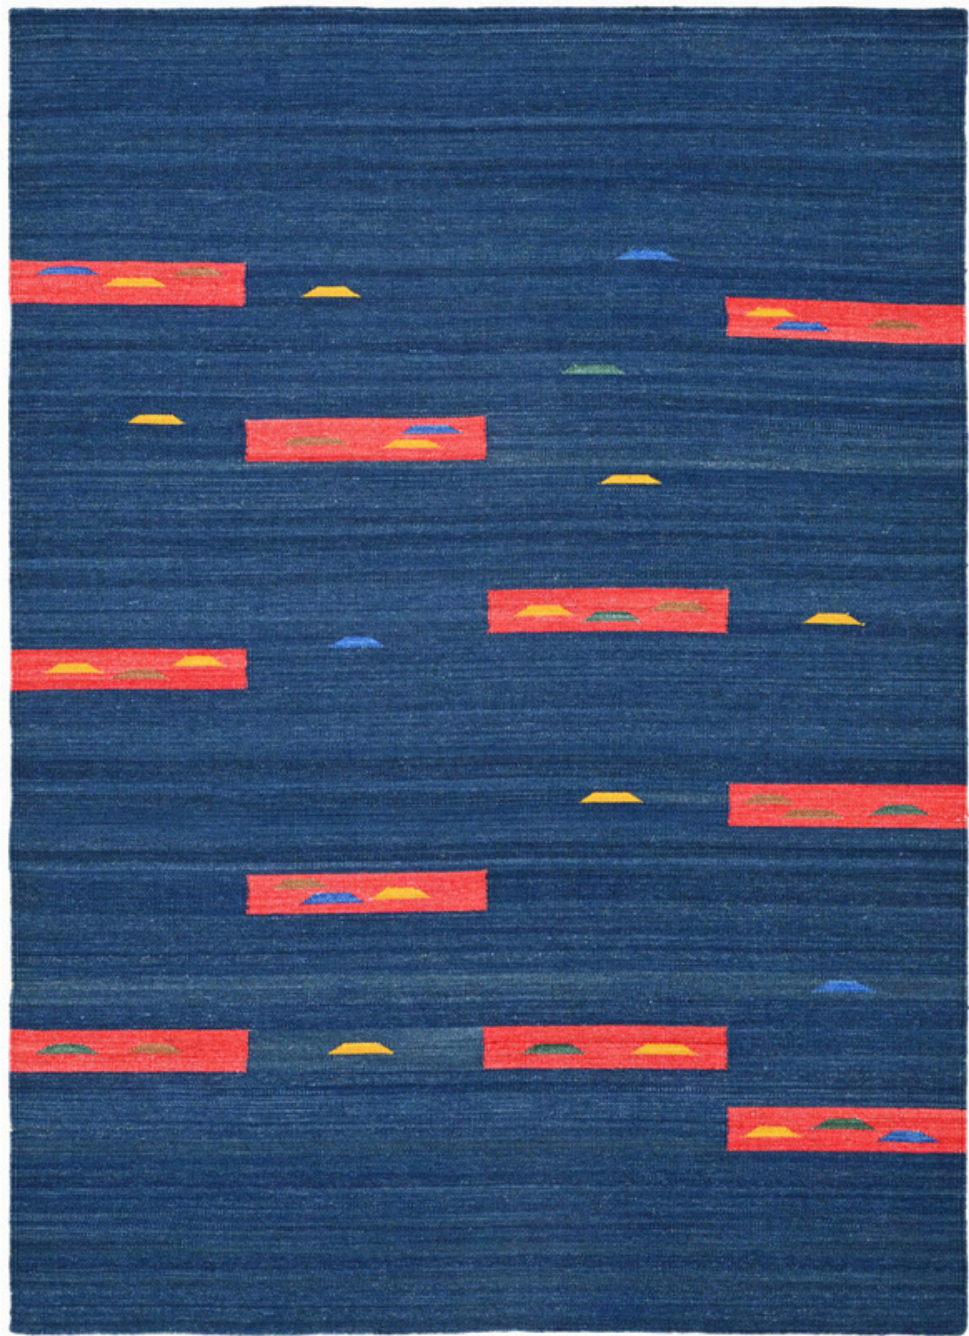

VALANCIA
COLLECTION
Design : VA-0242, Color : Pink / Multi
Quality : Kelim Dhurries, Material : 100% NZ Wool
Weight : 1.250 Kgs/Sqm