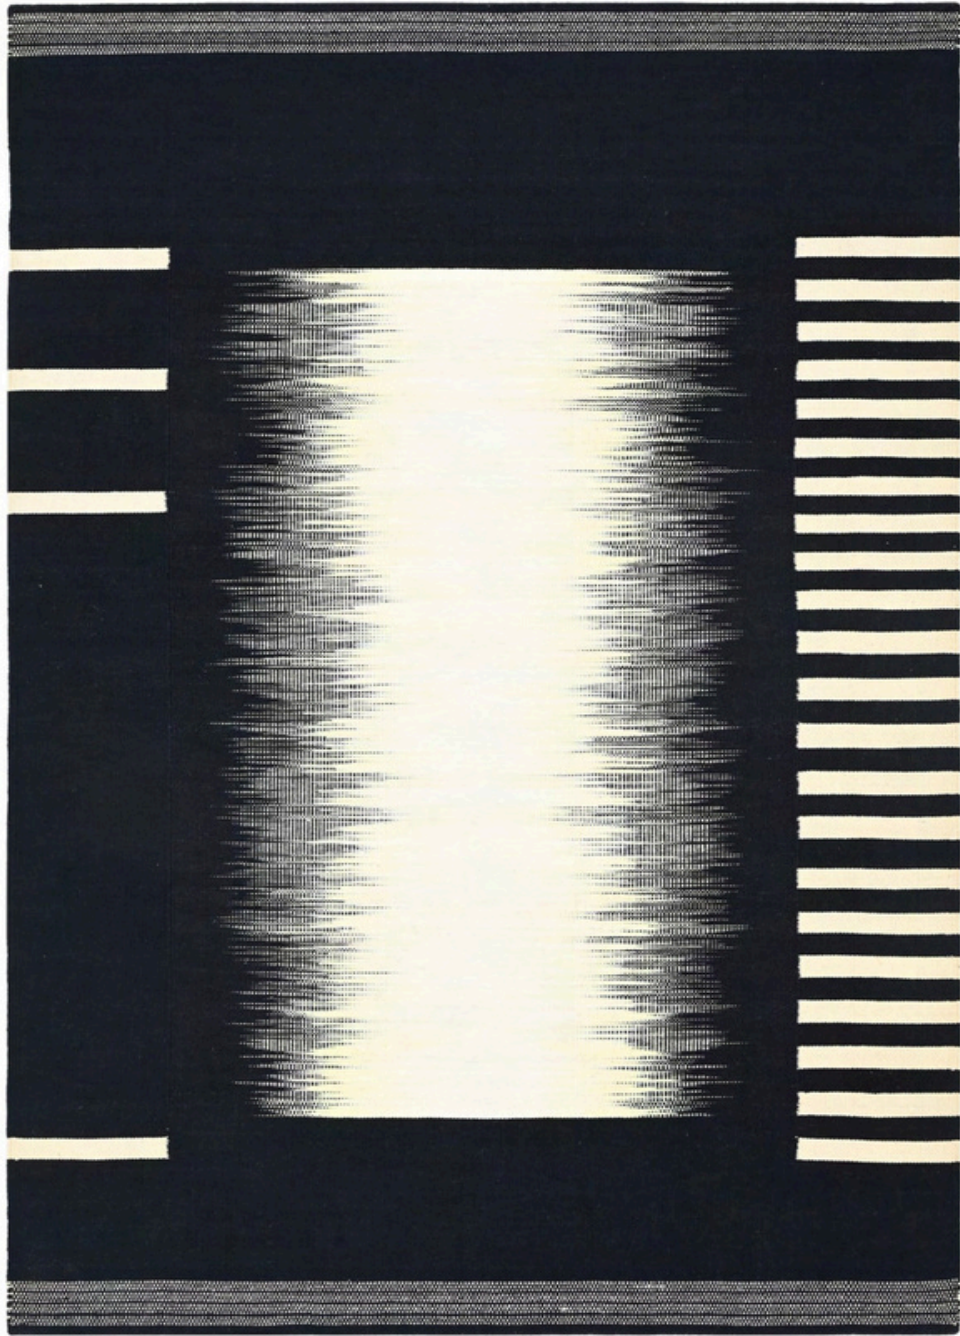

VALANCIA
COLLECTION
Design : VA-0232, Color : Beige / Multi
Quality : Kelim Dhurries, Material : 100% NZ Wool
Weight : 1.250 Kgs/Sqm