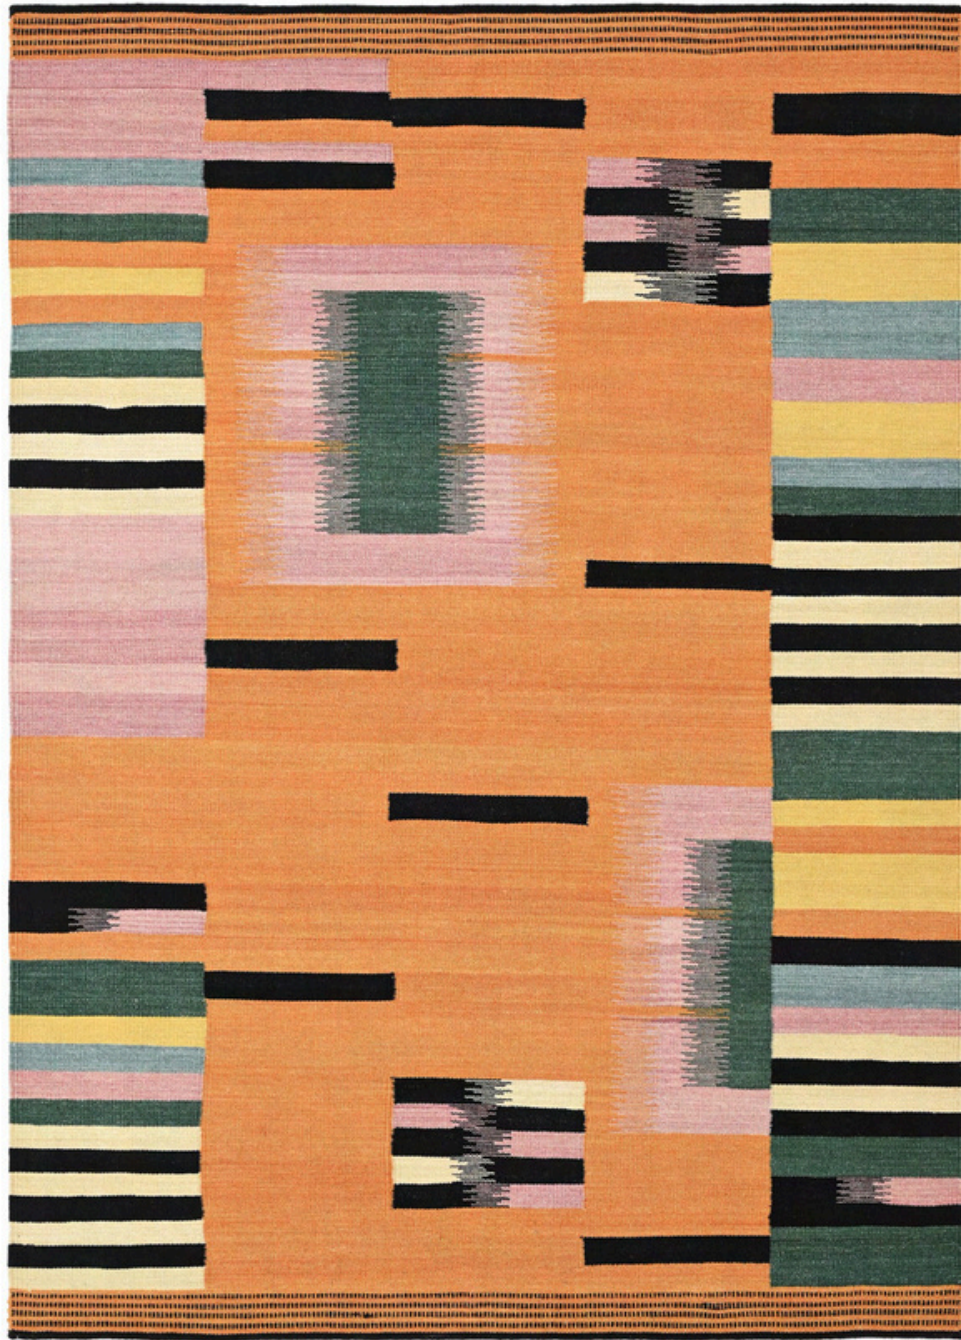

VALANCIA
COLLECTION
Design : VA-0253, Color : Crimson / Multi
Quality : Kelim Dhurries, Material : 100% NZ Wool
Weight : 1.250 Kgs/Sqm