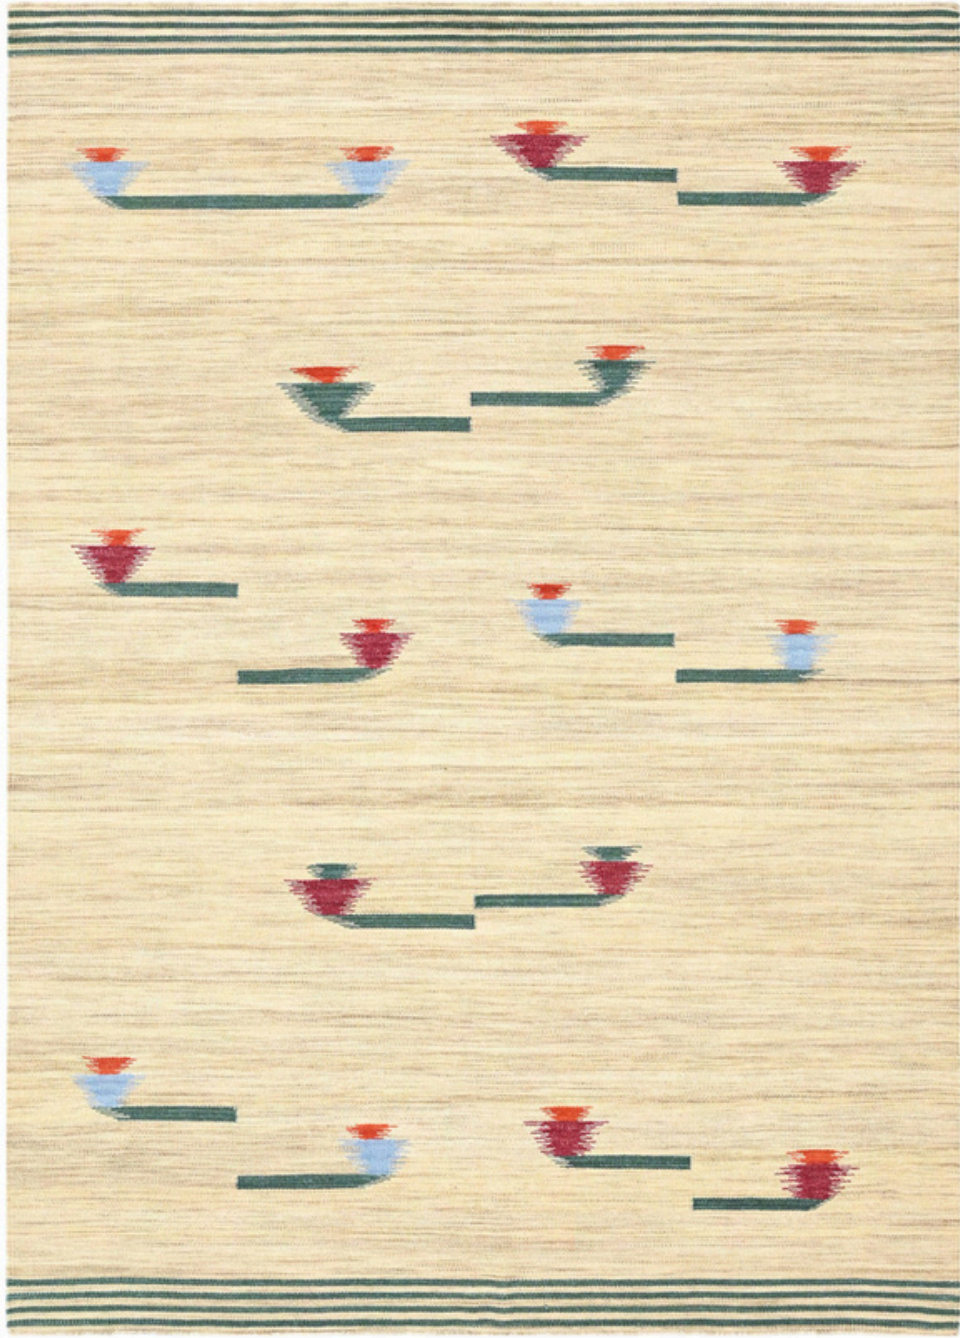

VALANCIA
COLLECTION
Design : VA-0201, Color : Grey / Multi
Quality : Kelim Dhurries, Material : 100% NZ Wool
Weight : 1.250 Kgs/Sqm